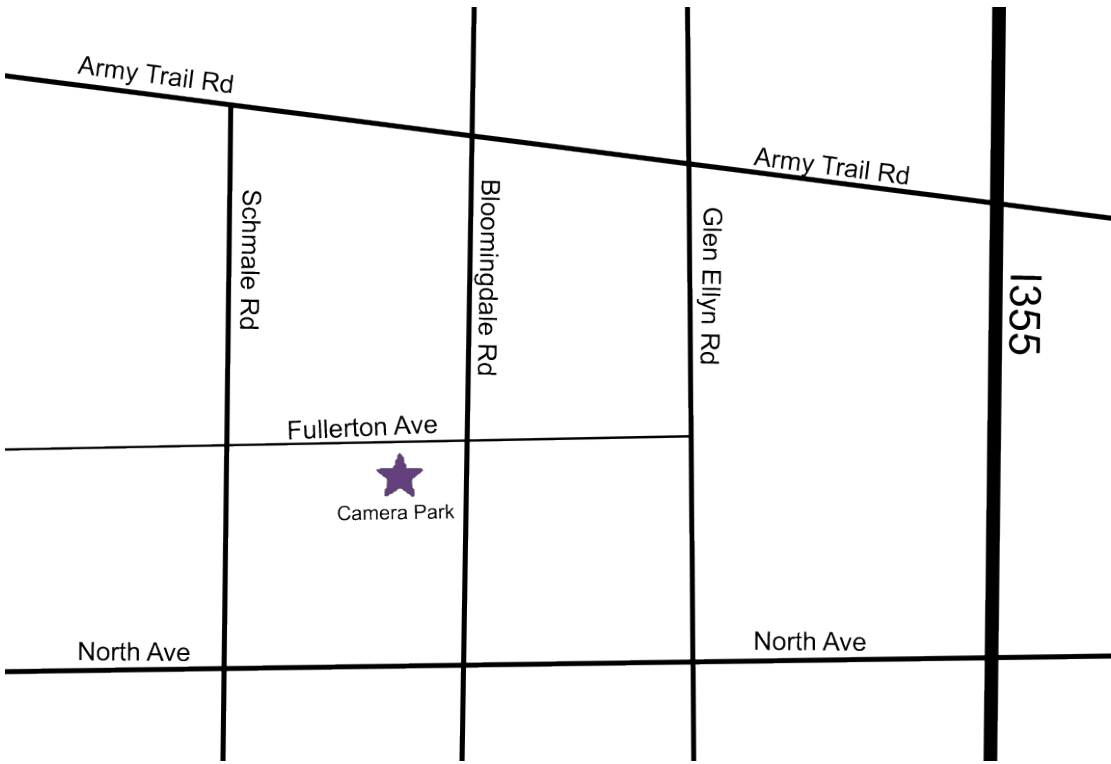

SEND REGISTRATION FEE TO: "SHOW & SHINE" C/O VILLAGE OF GLENDALE HEIGHTS
300 CIVIC CENTER PLAZA, GLENDALE HEIGHTS, IL 60139

We reserve the right to refuse any car for the show. No refunds will be issued.