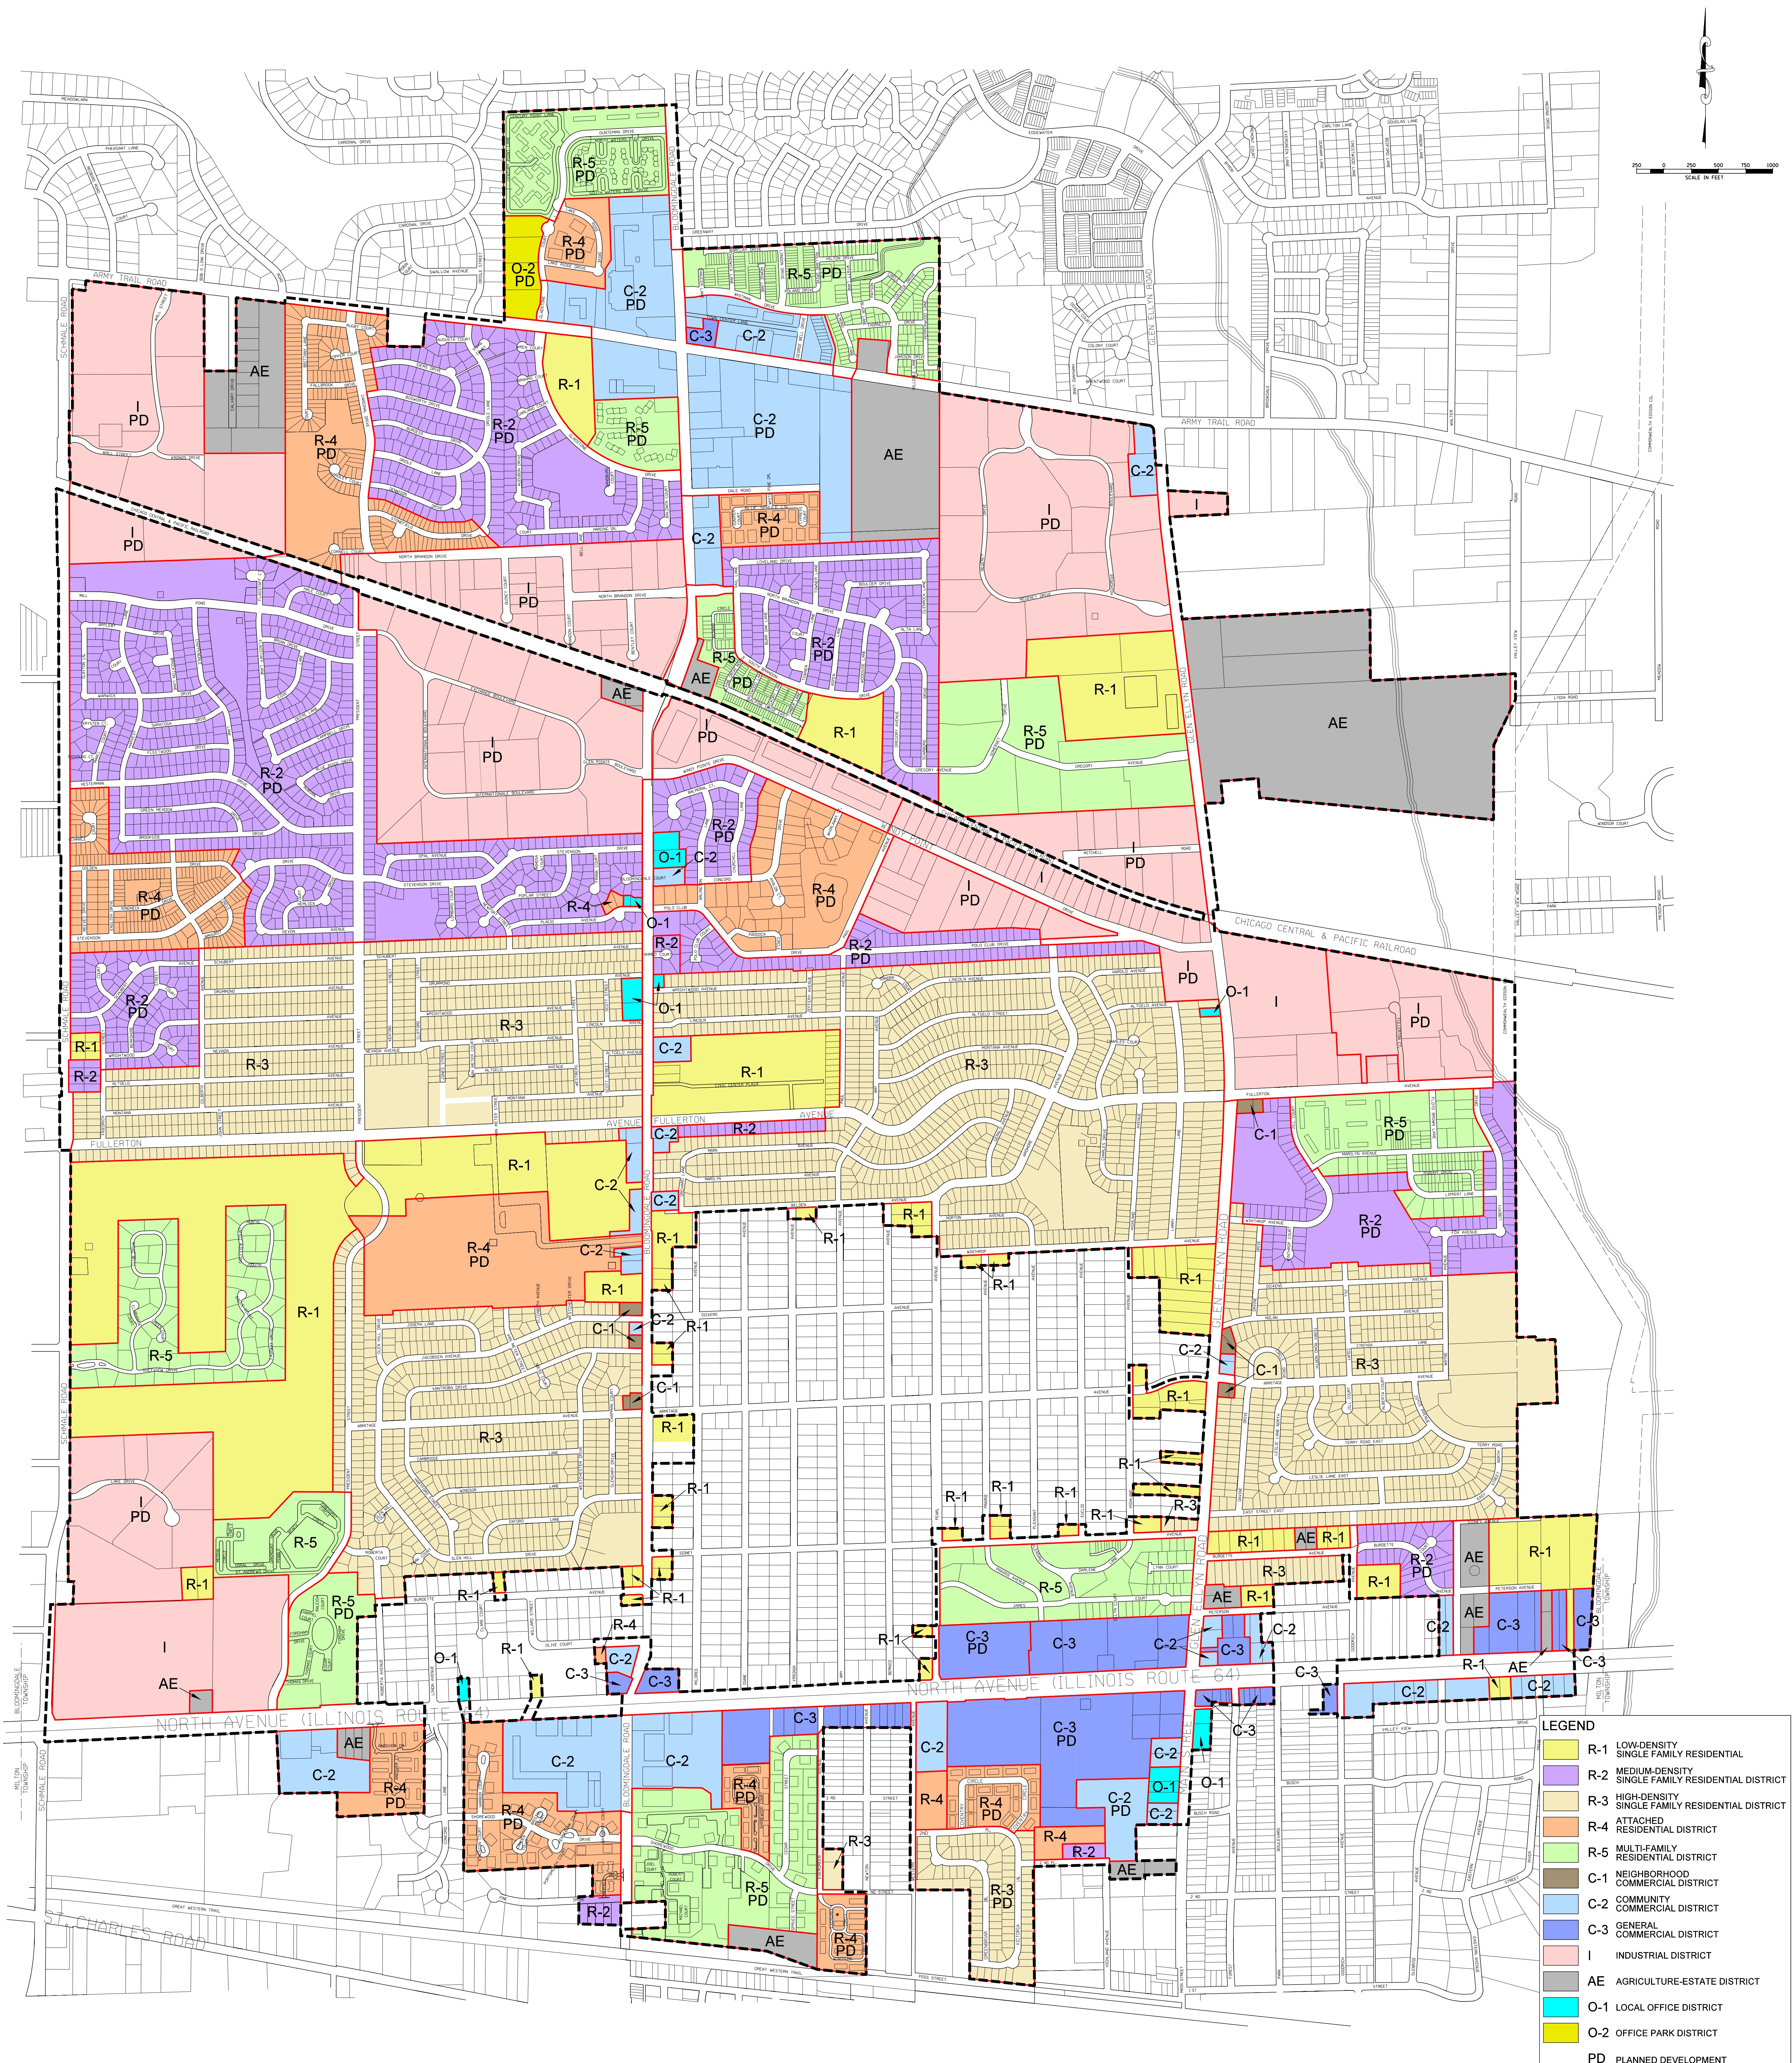

VILLAGE OF GLENDALE HEIGHTS, ILLINOIS

DUPAGE COUNTY, MILTON & BLOOMINGDALE TOWNSHIPS

LEGEND

R-1	LOW-DENSITY SINGLE-FAMILY RESIDENTIAL
R-2	MEDIUM-DENSITY SINGLE-FAMILY RESIDENTIAL DISTRICT
R-3	HIGH-DENSITY SINGLE-FAMILY RESIDENTIAL DISTRICT
R-4	ATTACHED RESIDENTIAL DISTRICT
R-5	MULTI-FAMILY RESIDENTIAL DISTRICT
C-1	NEIGHBORHOOD COMMERCIAL DISTRICT
C-2	COMMUNITY COMMERCIAL DISTRICT
C-3	GENERAL COMMERCIAL DISTRICT
I	INDUSTRIAL DISTRICT
AE	AGRICULTURE-ESTATE DISTRICT
O-1	LOCAL OFFICE DISTRICT
O-2	OFFICE PARK DISTRICT
PD	PLANNED DEVELOPMENT